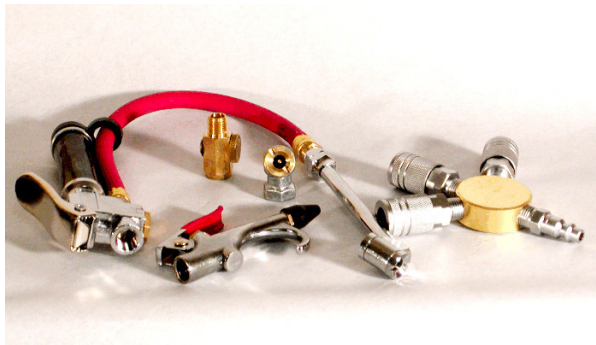

[Home](#) Air Accessories

Air Accessories

NUMBER	AIR CHUCKS	
14-1062	1/4" FEMALE TIRE CHUCK	
NUMBER	AIR CONTROL VALVE	
13-1415C	FULL ADJUSTMENT RANGE ALLOWS VARIABLE SPEED AND VOLUME CONTROL FOR AIR TOOLS AND SPRAYERS. CONSERVES AIR AND GIVES YOU BETTER CONTROL.	
NUMBER	AIR WHIPS	
14-1053	3/8 X 12" AIR WHIP COUPLED MXM	
14-1054	3/8 X 18" AIR WHIP COUPLED MXM	
14-1055	3/8 X 24" AIR WHIP COUPLED MXM	
14-1056	3/8 X 36" AIR WHIP COUPLED MXM	
14-1057	3/8 X 48" AIR WHIP COUPLED MXM	
14-1058	3/8 X 60" AIR WHIP COUPLED MXM	
ALSO AVAILABLE WITH FEMALE ENDS OTHER COLORS AVAILABLE		

NUMBER	BALL SWIVEL AIR WHIPS	
14-1664	3/8 X 12" AIR WHIP M X BALL SWIVEL	
14-1665	3/8 X 18" AIR WHIP M X BALL SWIVEL	
14-1666	3/8 X 24" AIR WHIP M X BALL SWIVEL	
14-1667	3/8 X 36" AIR WHIP M X BALL SWIVEL	
14-1668	3/8 X 48" AIR WHIP M X BALL SWIVEL	
14-1669	3/8 X 60" AIR WHIP M X BALL SWIVEL	
	ALSO AVAILABLE WITH FEMALE ENDS	
NUMBER	BLOW GUNS	
13-1567C	1/4" BLOW GUN RUBBER TIPPED	
NUMBER	MANIFOLDS	
14-1629	1/4 X 1/4 SUPPLY 3 AIR TOOLS FROM ONE AIR HOSE. ACCEPTS 3 COUPLERS OF YOUR CHOICE. (COUPLERS NOT INCLUDED) ALSO AVAILABLE WITH 3/8" INLET	
/p>		
NUMBER	TIRE INFLATOR	
07-1736	TIRE INFLATOR GUAGE	